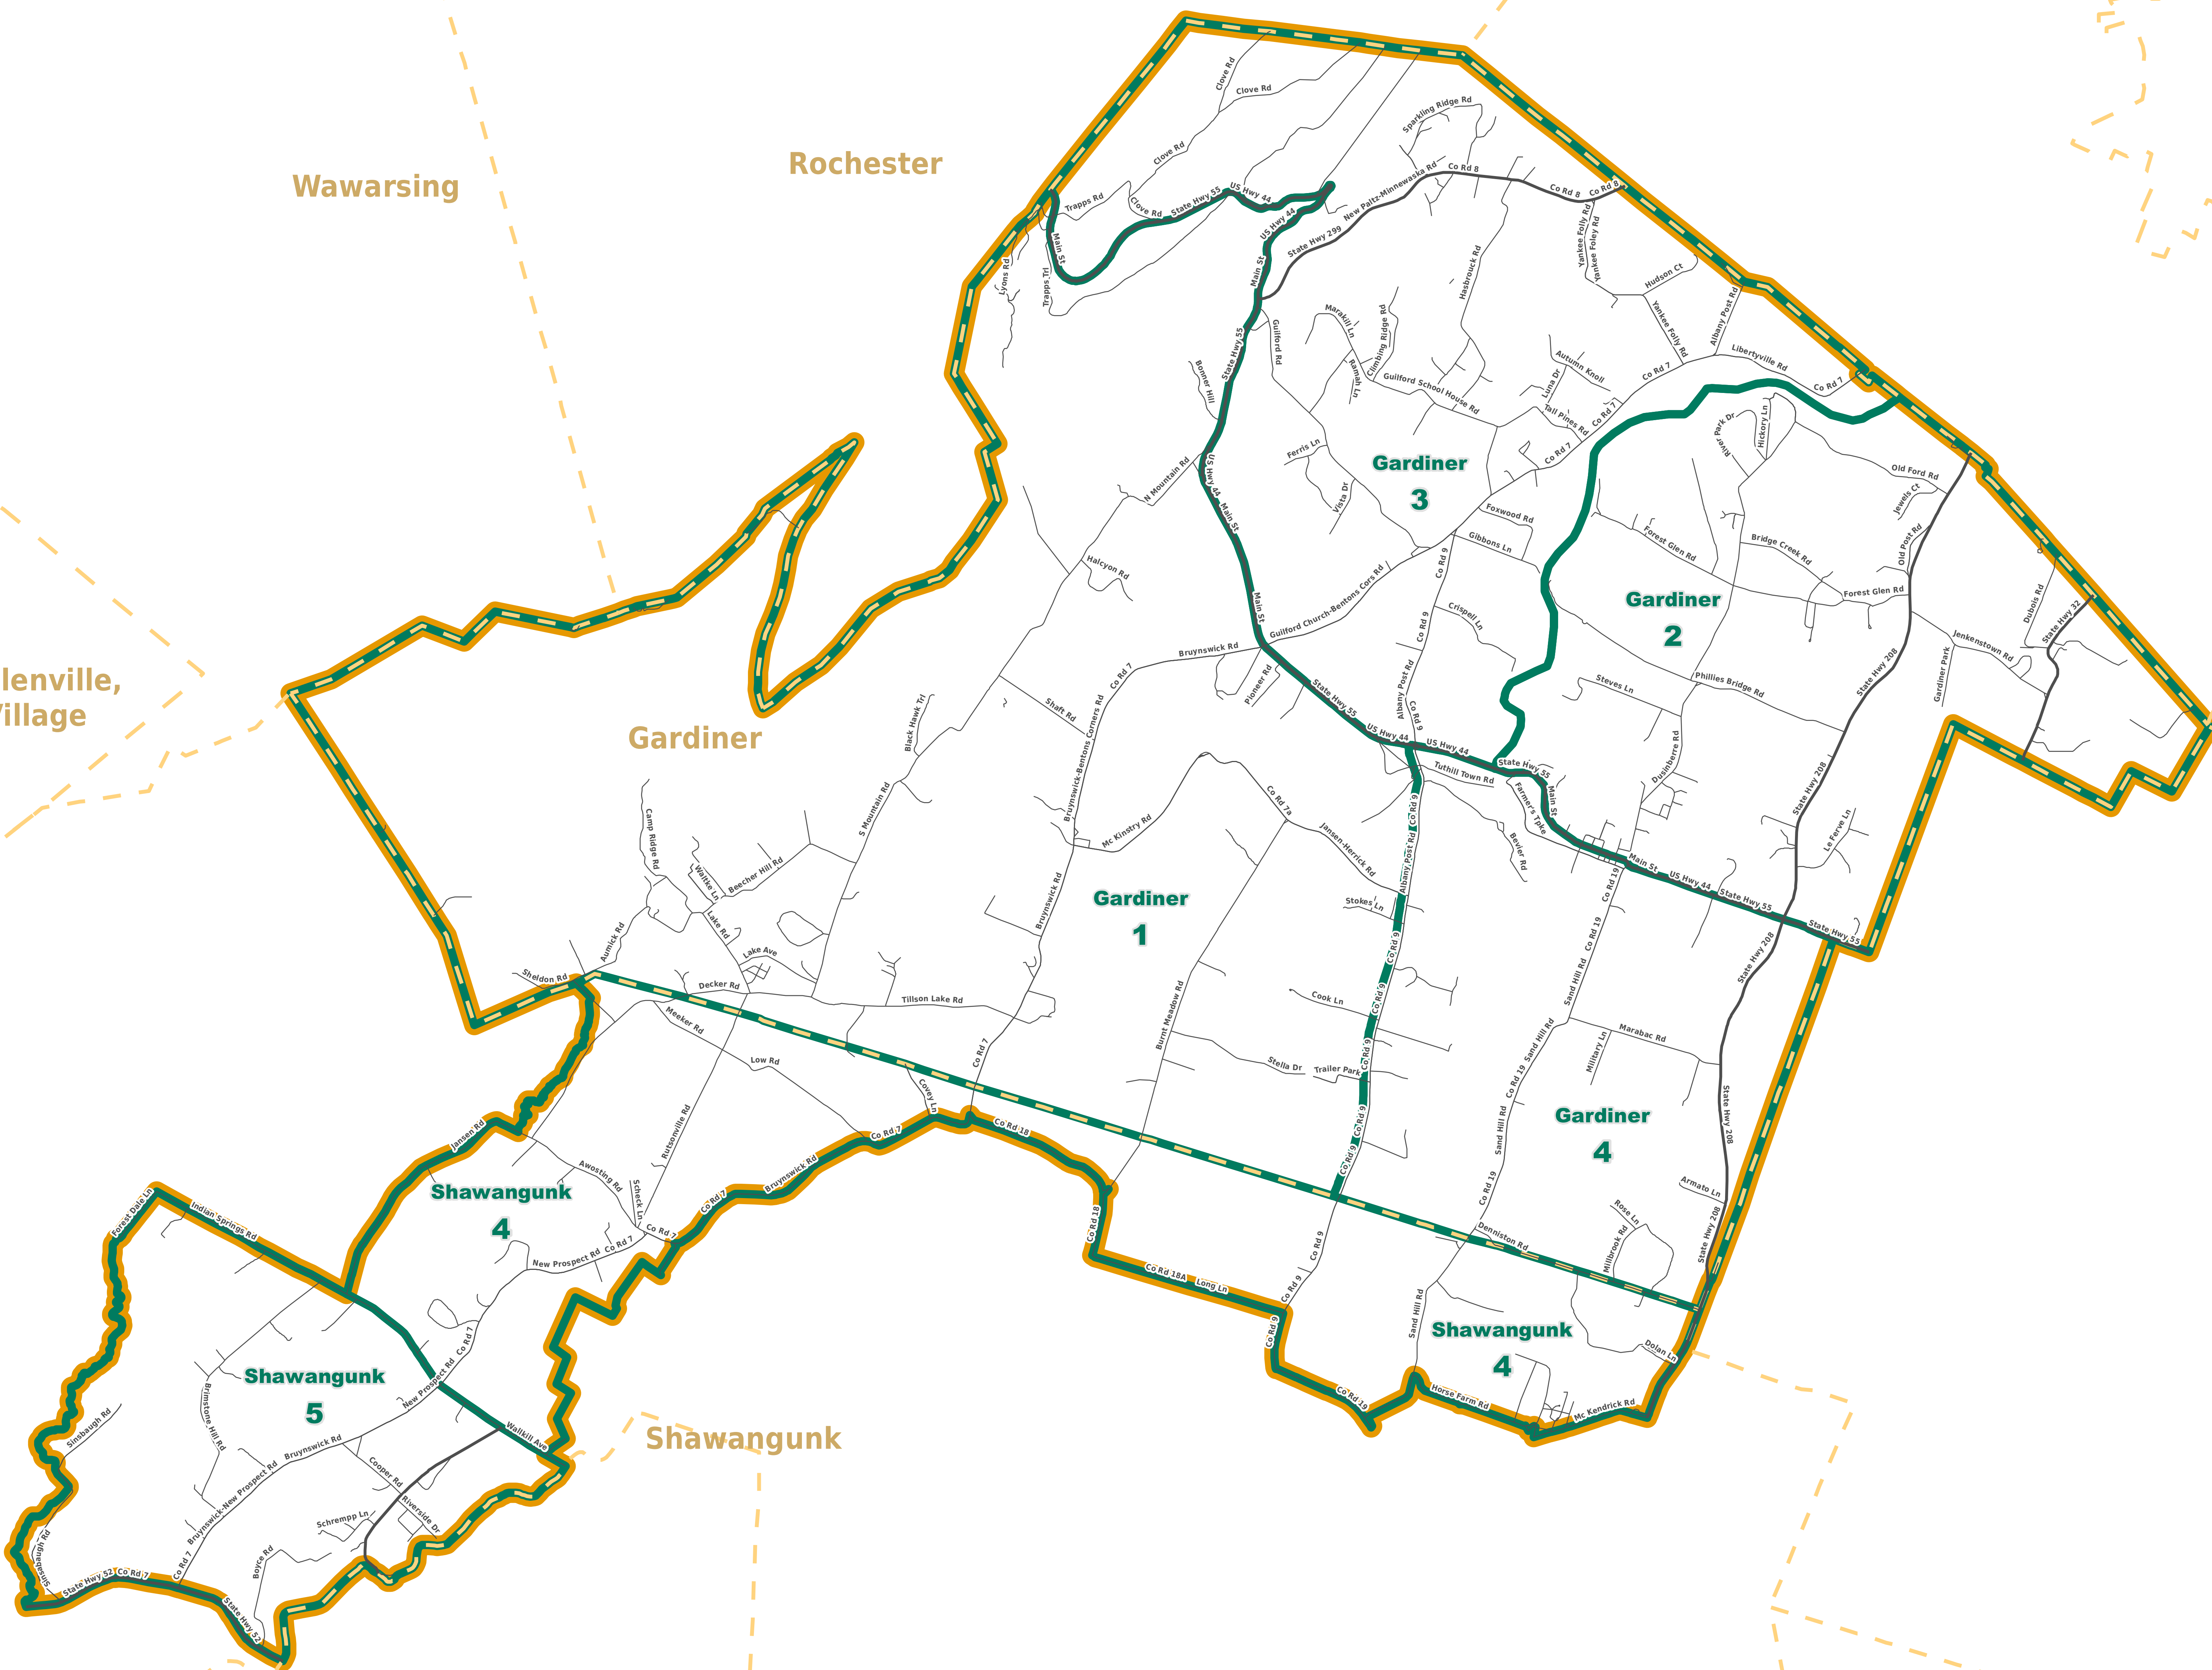

New Paltz
(Town)

Wawarsing

Rochester

Ellenville,
Village

Gardiner

Lloyd

Shawangunk

Plattekill

-  Election Districts
-  Legislative District Highlight
-  Municipal Boundary
-  Roads

Legislative District 16