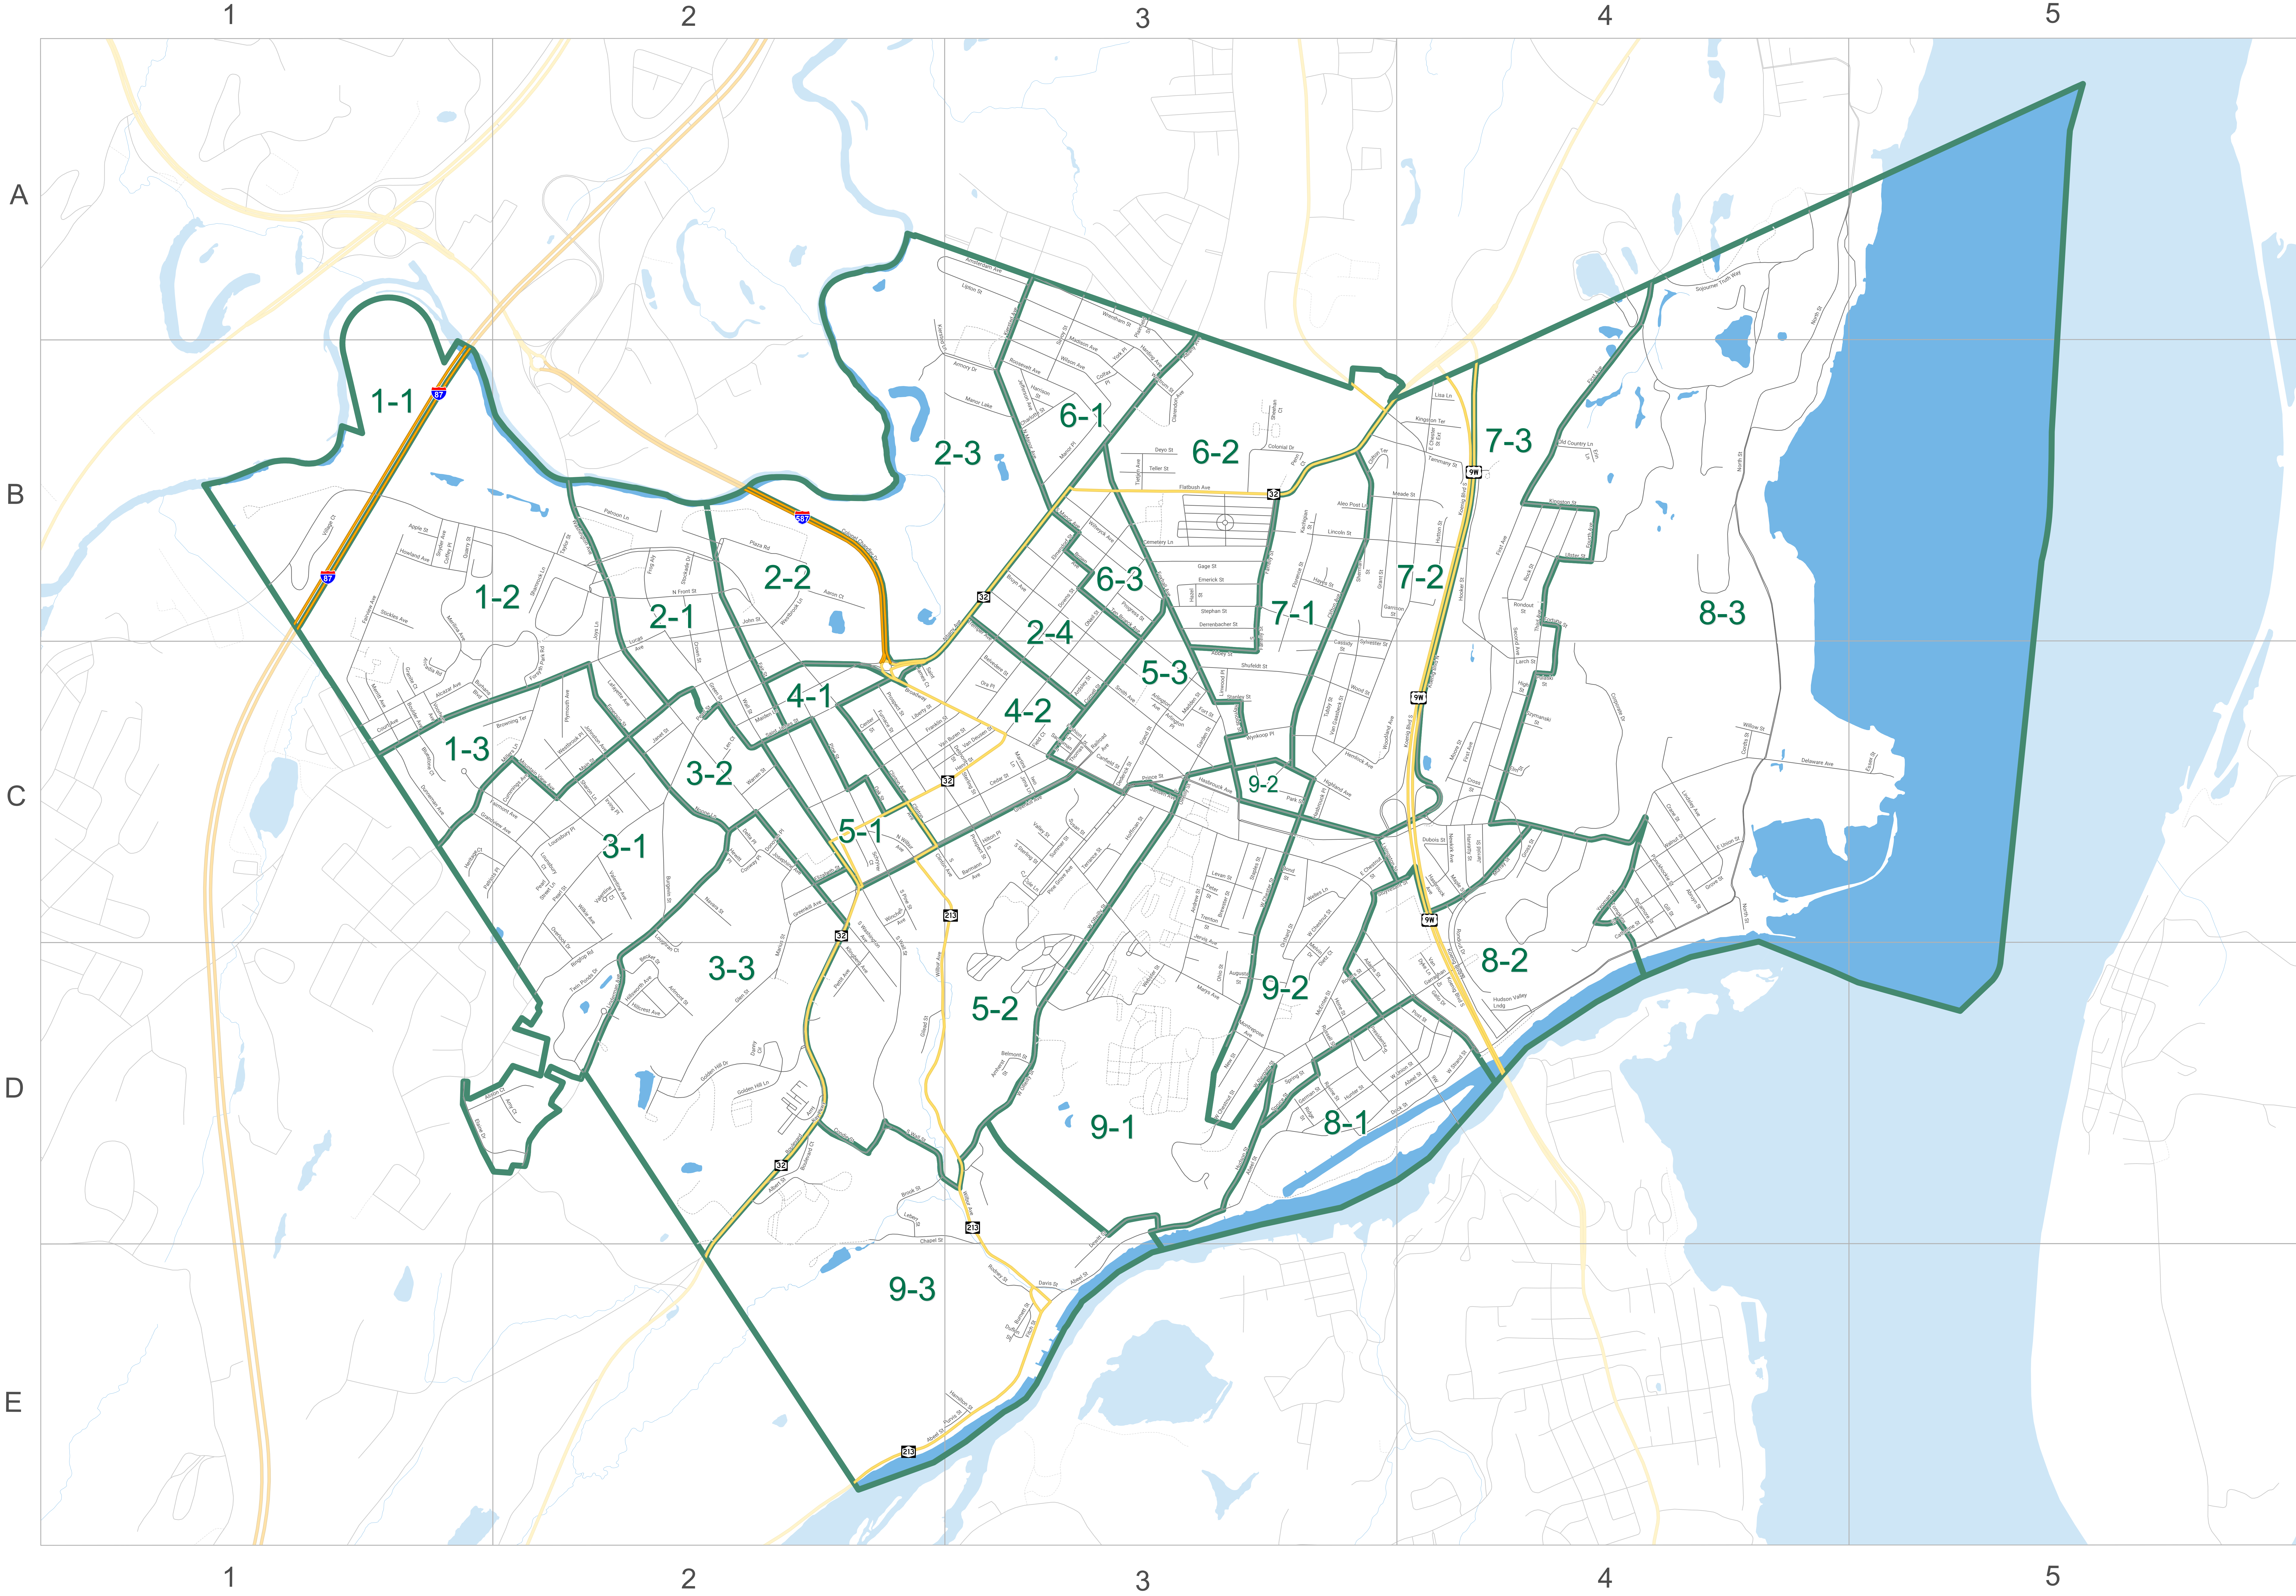

2023 City of Kingston Election Districts