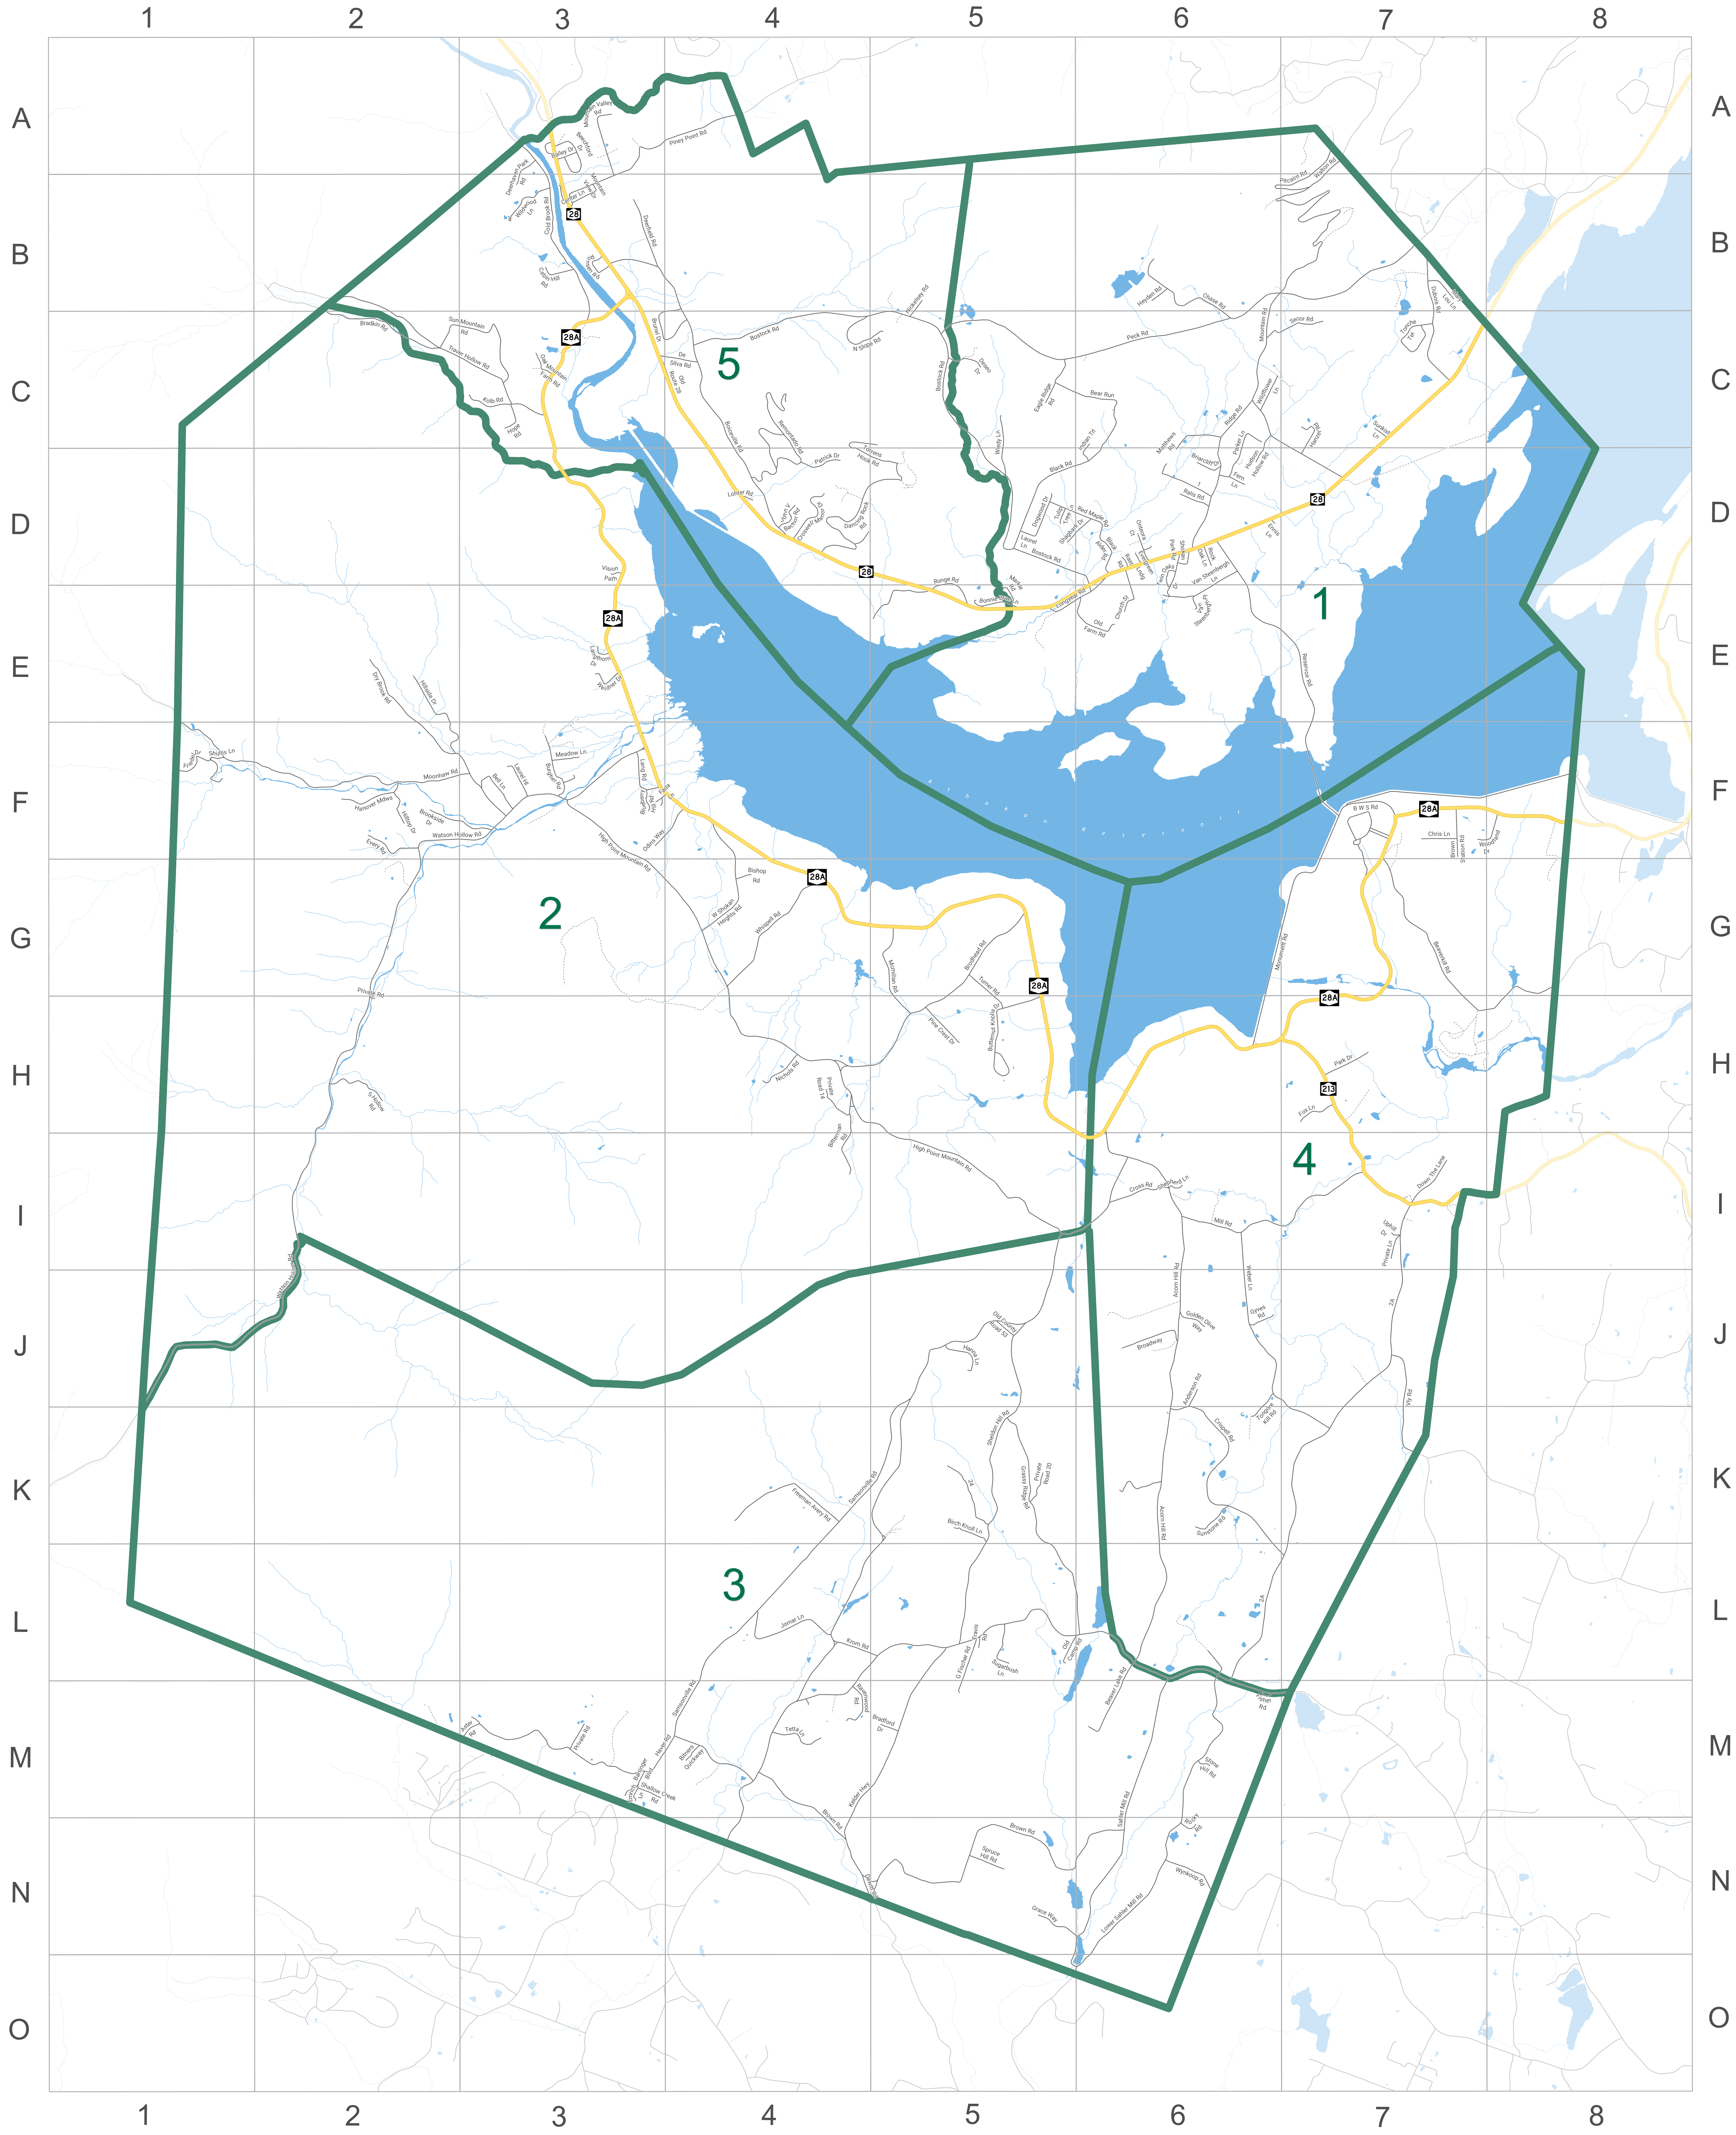

2023 Town of Olive Election Districts